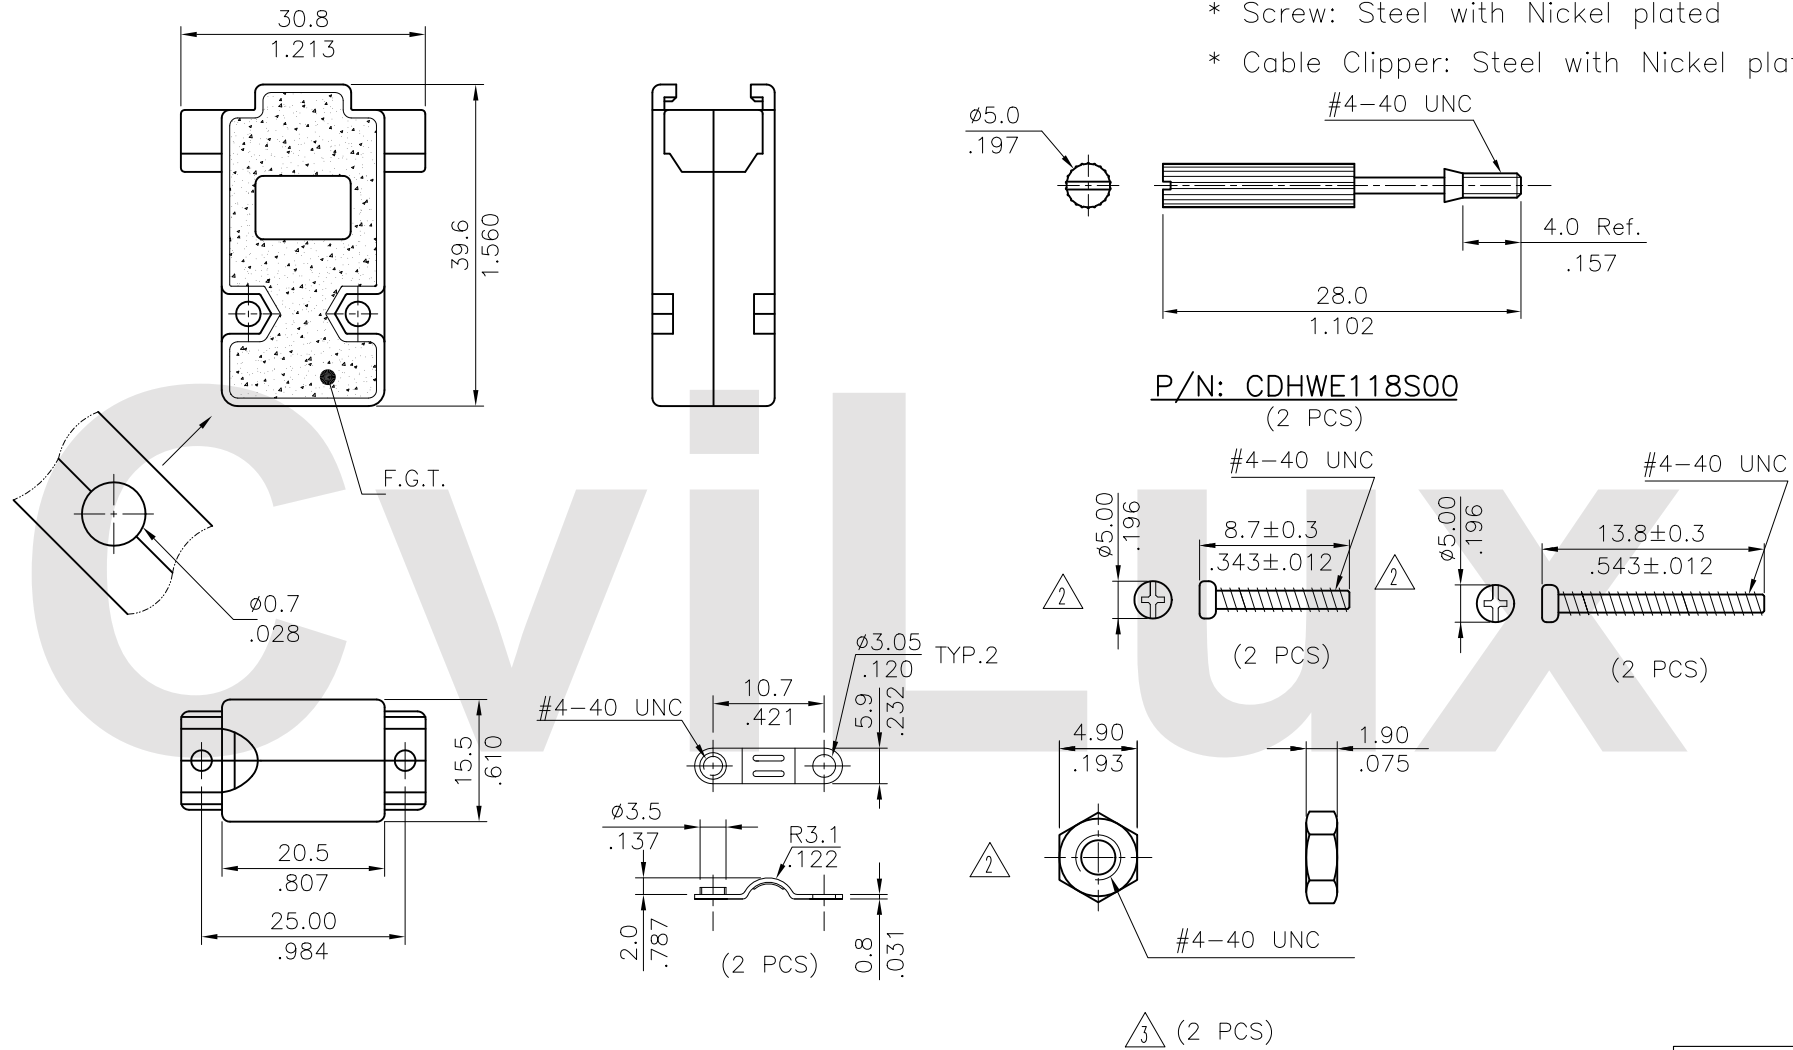

Material:

- * Hood: ABS UL 94HB , Color Gray
- * Screw: Steel with Nickel plated
- * Cable Clipper: Steel with Nickel plated

P/N: CDHWE118S00

(2 PCS)

#4-40 UNC

#4-40 UNC

(2 PCS)

(2 PCS)

(2 PCS)

RoHS Compliant

SYM	NAME	DATE	REVISIONS	APPROVED BY:	Eisley	5/20-16'	UNIT: mm / inch	TITLE:	D-SUB CONNECTOR ACCESSORIES (PLASTIC HOOD & ACCESSORY SCREW)				
4									<div style="display: flex; align-items: center;"> <div> <p>瀚荃股份有限公司</p> <p>CviLux Corporation</p> </div> </div>				
3	Karen	5/18-16'	ECNT116097/ECRT116014	DRAWN BY:	Karen	5/18-16'	TOLERANCE UNLESS OTHERWISE SPECIFIED						
2	Bill	12/07/07	ECN07499/ECR07132-0	ENGINEER:	Sun	5/18-16'	.X ± 0.38/.015	X' ± 1"					
1	Bill	09/11/07	ECR07112-0/ECN07373	CHECKED BY:	Eisley	5/20-16'	.XX ± 0.25/.010	.X' ±					
				APPROVED BY:	Eisley	5/20-16'	.XXX ±	.XX' ±					
									DRAWING NO.	CD4603SD	PART NO.	CD4609H0900	
									SCALE	1 / 1	SHEET	1 OF 1	