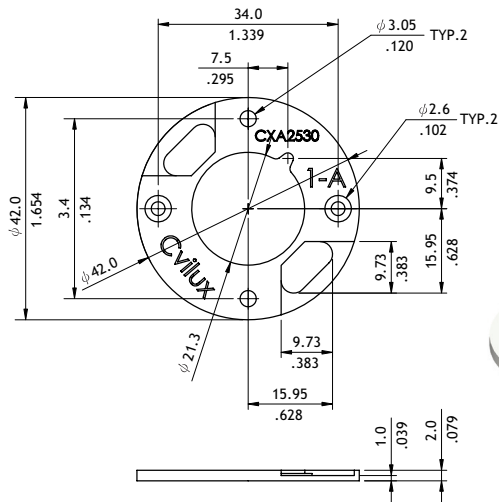

CL01 Series LED Holder

RoHS Compliant

P/N CL01A0H0000

NEW

P/N CL01C0H0000

NEW

P/N CL01B0H0000

NEW

P/N CL01CAH0000

NEW

P/N CL01BAH0000

NEW

CviLux P/N	CREE P/N
CL01A0H0000	CXA3050
CL01B0H0000	CXA2530
CL01BAH0000	CXA1816
CL01C0H0000	CXA1507
CL01CAH0000	CXA1304