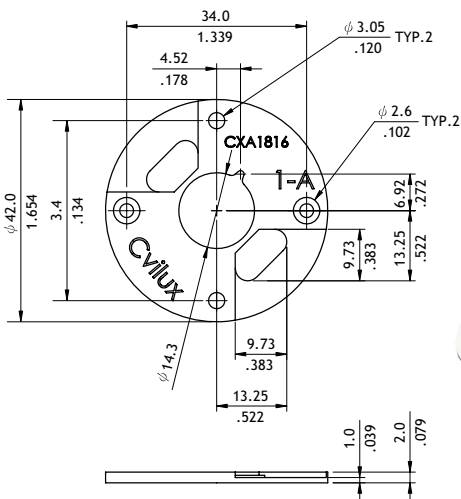

CL01 Series LED Holder

RoHS Compliant

P/N CL01A0H0000

NEW

P/N CL01C0H0000

NEW

P/N CL01B0H0000

NEW

P/N CL01CAH0000

NEW

P/N CL01BAH0000

NEW

CviLux P/N	CREE P/N
CL01A0H0000	CXA3050
CL01B0H0000	CXA2530
CL01BAH0000	CXA1816
CL01C0H0000	CXA1507
CL01CAH0000	CXA1304