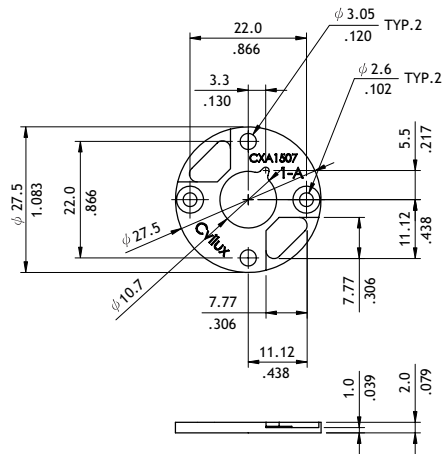

CL01 Series LED Holder

RoHS Compliant

P/N CL01A0H0000

NEW

P/N CL01C0H0000

NEW

P/N CL01B0H0000

NEW