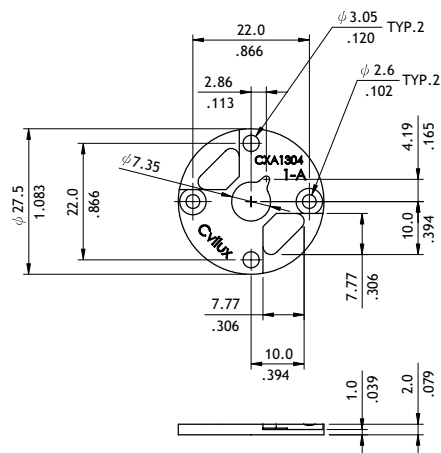

NEW

P/N CL01BAH0000