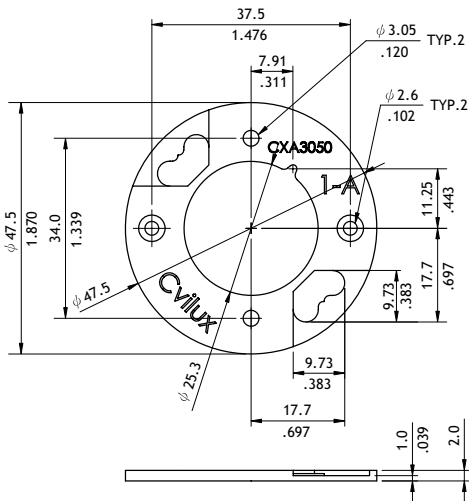

CL01 Series LED Holder

RoHS Compliant

P/N CL01A0H0000

NEW

P/N CL01C0H0000

NEW

P/N CL01B0H0000

NEW

P/N CL01CAH0000

NEW

P/N CL01BAH0000

NEW

CviLux P/N	CREE P/N
CL01A0H0000	CXA3050
CL01B0H0000	CXA2530
CL01BAH0000	CXA1816
CL01C0H0000	CXA1507
CL01CAH0000	CXA1304